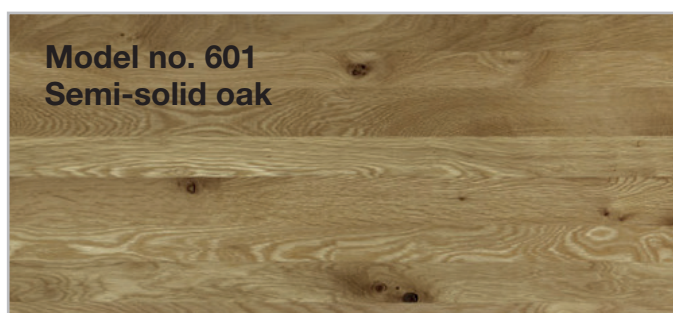

Sydney.

We reserve the right to color and model deviations or the correction of erroneous information. All measures are approximate cm. All measurements are approximate and in metric cm. We reserve the right to amend technical data and measurements.

Independent / incl. HDI
RETAIL PRICE LIST
valid until **28.02.2022**

Tested for Harmful
Substances
Emission Tested
www.tuv.com
ID 0000045390

made in
germany