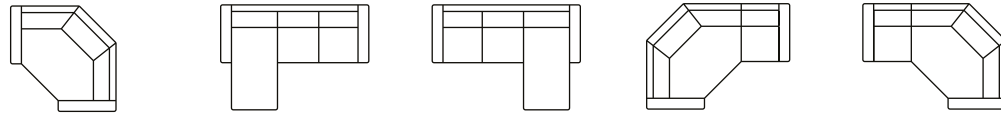

1 seater Art. No.: 14243 H88 x D90 x W103cm	1,5 seater Art. No.: 16233 H88 x D90 x W121cm	2 seater Art. No.: 14244 H88 x D90 x W170cm	2,5 seater Art. No.: 18431 H88 x D90 x W186cm	3 seater Art. No.: 14242 H88 x D90 x W206cm	3 seater bended Art. No.: 15798 H88 x D105 x W245cm