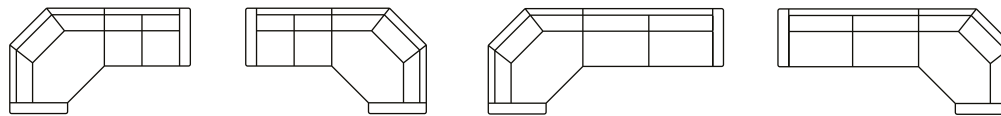

Cosy corner with 2 arms Art. No.: 17083 H88 x D161 x W161cm	Chaiselongue with 2 seater (L) Art. No.: 14245 H88 x D152 x W242cm	Chaiselongue with 2 seater (R) Art. No.: 14246 H88 x D152 x W242cm	Cosy corner + 1 seater with 1 arm (L) Art. No.: 15659 H88 x D161 x W230cm	Cosy corner + 1 seater with 1 arm (R) Art. No.: 15660 H88 x D161 x W230cm

Cosy corner with 2 seater (L) Art. No.: 14712 H88 x D161 x W297cm	Cosy corner with 2 seater (R) Art. No.: 14713 H88 x D161 x W297cm	Cosy corner with 3 seater (L) Art. No.: 14714 H88 x D161 x W333cm	Cosy corner with 3 seater (R) Art. No.: 14715 H88 x D161 x W333cm

Footstool
Art. No.: 14583
H47 x D70 x W70cm

Headrest
Art. No.: 15304
28x53cm

15137 Laquered H-145	14981 Walnut H-145	15138 Black H-145