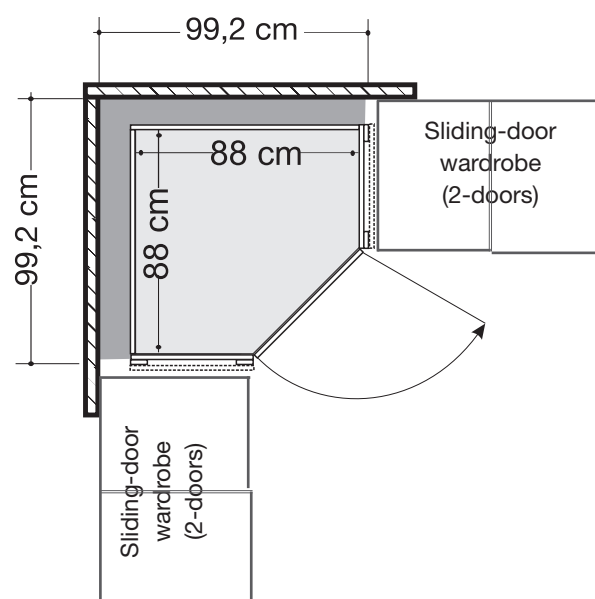

EXPLANATION - Corner units and wardrobes

Impact of outside panels and overall length of displayed hinged-/ sliding-door wardrobes

Outside panels (depending on the depth) have an impact on how to display the corner robe and an impact on the total length and space required to display the wardrobe/ corner robe configuration!

Overview of outside panels:

Outside panel for sliding-door wardrobes with 2 doors

Outside panel for hinged-door wardrobes

Futon beds

Description	Bed surface in cm	Surface in cm	Art. no.	GBP
 <p>Headboard with 3 trims in carcass colour</p> <p>- incl. slatted frames 2 x 70 x 190 cm</p> <p>- incl. slatted frames 2 x 75 x 200 cm</p> <p>- incl. slatted frames 2 x 80 x 200 cm</p> <p>Headboard height: 92 cm</p> <p>Footboard height: 43 cm</p> <p>Height to bed side top edge: 43 cm</p> <p> Not available in graphite! Not available in nordic oak finish!</p>				
	140 x 190	151 x 208	250	1076,-
	150 x 200	161 x 218	206	1076,-
	160 x 200	171 x 218	254	1076,-