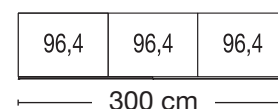

Sales
Promotion

Berlin.

Independent / incl. HDI

RETAIL PRICE LIST

valid until 28.02.2025

Sliding-door wardrobes, 2 doors without cornice

Interior:

2 adjustable shelves, 1 clothes rail

Description	Dimensions cm			Art. no.	GBP
	W	H	D		
2 door panels in carcass colour, 2 door panels in glass graphite	150	217	67	100	1159,-
	200	217	67	102	1258,-
	250	217	67	103	1426,-
	300	217	67	104	1586,-
2 door panels in glass graphite, 2 door panels in carcass colour	150	217	67	105	1159,-
	200	217	67	107	1258,-
	250	217	67	108	1426,-
	300	217	67	109	1586,-
2 door panels in glass graphite, 2 door panels in carcass colour	150	217	67	110	1159,-
	200	217	67	111	1258,-
	250	217	67	112	1426,-
	300	217	67	113	1586,-
2 door panels in glass graphite, 2 door panels in carcass colour	150	217	67	114	1159,-
	200	217	67	115	1258,-
	250	217	67	116	1426,-
	300	217	67	117	1586,-

Plinth partition