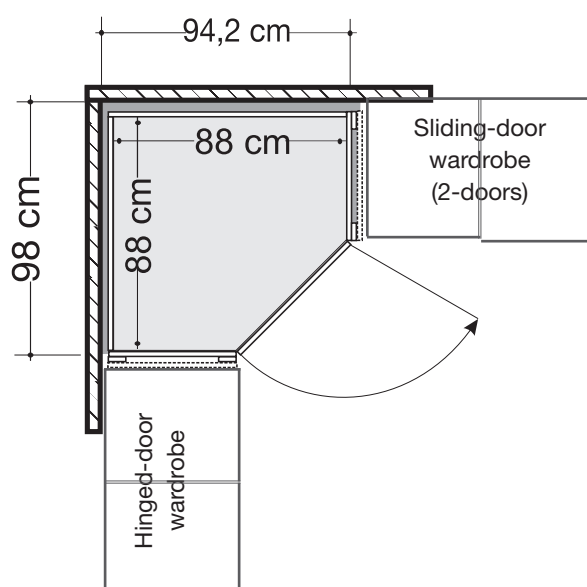

EXPLANATION - Corner units and wardrobes

Impact of outside panels and overall length of displayed hinged-/ sliding-door wardrobes

Outside panels (depending on the depth) have an impact on how to display the corner robe and an impact on the total length and space required to display the wardrobe/ corner robe configuration!

Overview of outside panels:

Outside panel for sliding-door wardrobes with 2 doors

Outside panel for hinged-door wardrobes

Futon beds

Description	Bed surface in cm	Surface in cm	Art. no.	GBP
 <p>Headboard with 3 trims in carcass colour</p> <p>- incl. slatted frames 2 x 70 x 190 cm</p> <p>- incl. slatted frames 2 x 75 x 200 cm</p> <p>- incl. slatted frames 2 x 80 x 200 cm</p> <p>Headboard height: 92 cm</p> <p>Footboard height: 43 cm</p> <p>Height to bed side top edge: 43 cm</p> <p> Not available in graphite! Not available in nordic oak finish!</p>				
	140 x 190	151 x 208	250	1076,-
	150 x 200	161 x 218	206	1076,-
	160 x 200	171 x 218	254	1076,-