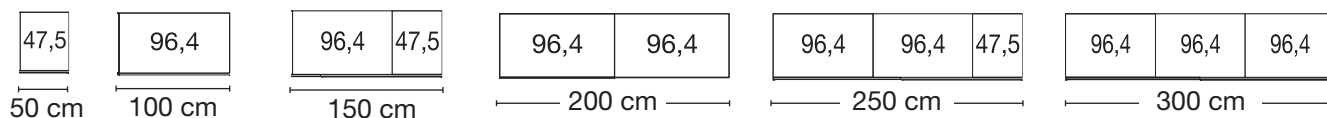

Hinged-door wardrobes without cornice

Interior:

2 shelves, 1 clothes rail per compartment

All hinged-doors incl. cushioned hinges

Description	Dimensions cm			Art. no.	GBP		
	W	H	D				
Wooden doors in carcass colour and glass doors in pebble grey	1 door	1 glass door, LHH	50	216	58	552	662,-
	1 door	1 glass door, RHH	50	216	58	553	662,-
	2 doors	1 glass door, LHH	100	216	58	554	704,-
	2 doors	1 glass door, RHH	100	216	58	561	704,-
	2 doors	2 glass doors	100	216	58	563	843,-
	3 doors	1 glass door	150	216	58	564	803,-
	3 doors	3 glass doors	150	216	58	565	935,-
	4 doors	2 glass doors	200	216	58	567	889,-
	4 doors	4 glass doors	200	216	58	569	1019,-
	5 doors	1 glass door	250	216	58	570	1047,-
	5 doors	3 glass doors	250	216	58	573	1181,-
	5 doors	5 glass doors	250	216	58	574	1316,-
	6 doors	2 glass doors	300	216	58	575	1208,-
	6 doors	4 glass doors	300	216	58	576	1342,-
	6 doors	6 glass doors	300	216	58	577	1472,-
Glass doors in pebble grey and mirrored doors	2 doors	1 mirrored door, LHH	100	216	58	311	843,-
	2 doors	1 mirrored door, RHH	100	216	58	312	843,-
	3 doors	1 mirrored door	150	216	58	313	935,-
	4 doors	2 mirrored doors	200	216	58	314	1019,-
	5 doors	1 mirrored door	250	216	58	315	1316,-
	5 doors	3 mirrored doors	250	216	58	316	1316,-
	6 doors	2 mirrored doors	300	216	58	317	1472,-
	6 doors	4 mirrored doors	300	216	58	318	1472,-

Plinth partition