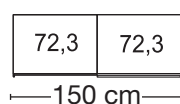

Plinth partition