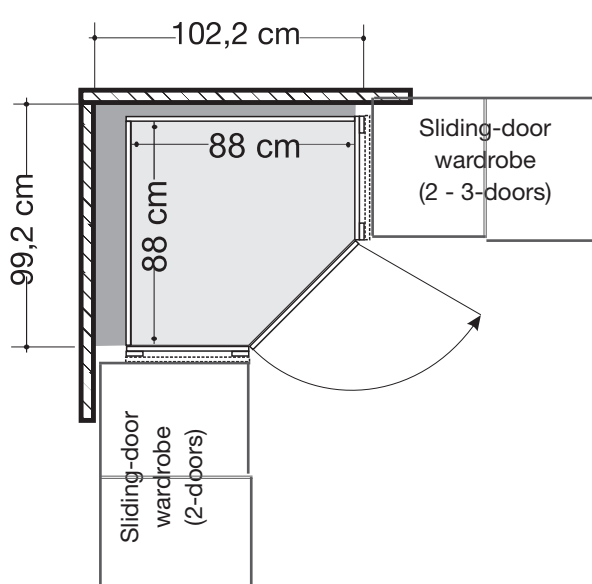

EXPLANATION - Corner units and wardrobes

Impact of outside panels and overall length of displayed hinged-/ sliding-door wardrobes

Outside panels (depending on the depth) have an impact on how to display the corner robe and an impact on the total length and space required to display the wardrobe/ corner robe configuration!

Overview of outside panels:

Outside panel for sliding-door wardrobes with 2 doors

Outside panel for hinged-door wardrobes

Futon beds

Description	Bed surface in cm	Surface in cm	Art. no.	GBP
 <p>Headboard with 3 trims in carcass colour</p> <p>- incl. slatted frames 2 x 70 x 190 cm</p> <p>- incl. slatted frames 2 x 75 x 200 cm</p> <p>- incl. slatted frames 2 x 80 x 200 cm</p> <p>Headboard height: 92 cm</p> <p>Footboard height: 43 cm</p> <p>Height to bed side top edge: 43 cm</p> <p> Not available in graphite! Not available in nordic oak finish!</p>				
	140 x 190	151 x 208	250	1076,-
	150 x 200	161 x 218	206	1076,-
	160 x 200	171 x 218	254	1076,-