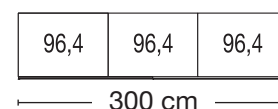

Sales
Promotion

Berlin.

Independent / incl. HDI

RETAIL PRICE LIST

valid until 28.02.2025

Sliding-door wardrobes, 2 doors without cornice

Interior:

2 adjustable shelves, 1 clothes rail

Description	Dimensions cm			Art. no.	GBP
	W	H	D		
2 door panels carcase colour, 2 door panels glass pebble grey	150	217	67	770	1159,-
	200	217	67	771	1258,-
	250	217	67	772	1426,-
	300	217	67	773	1586,-
2 door panels glass pebble grey, 2 door panels carcase colour	150	217	67	774	1159,-
	200	217	67	775	1258,-
	250	217	67	776	1426,-
	300	217	67	777	1586,-
2 door panels glass pebble grey, 2 door panels carcase colour	150	217	67	778	1159,-
	200	217	67	779	1258,-
	250	217	67	780	1426,-
	300	217	67	781	1586,-
2 door panels glass pebble grey, 2 door panels carcase colour	150	217	67	782	1159,-
	200	217	67	783	1258,-
	250	217	67	784	1426,-
	300	217	67	785	1586,-

Plinth partition