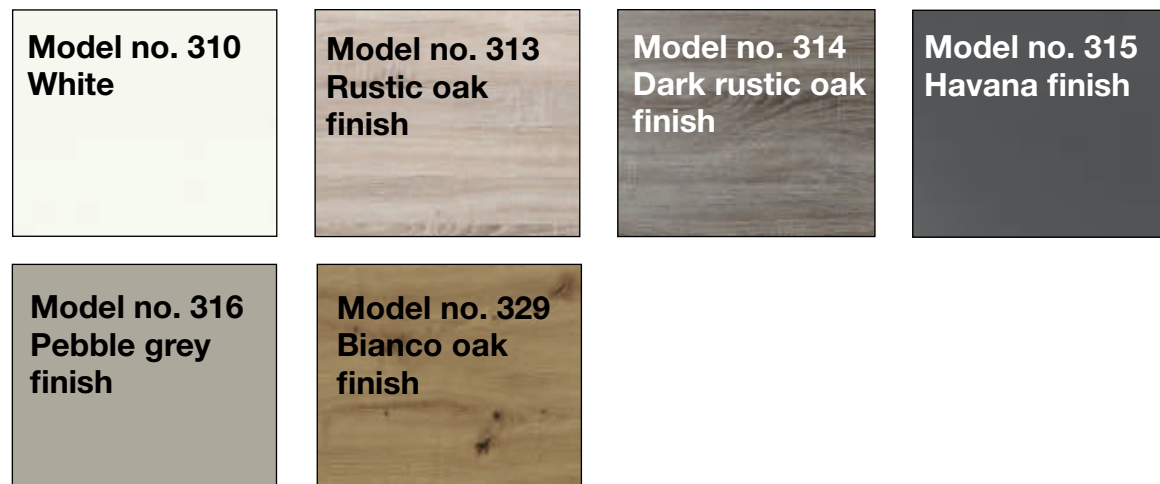

Carcase and front colours

Please specify the exact colour combination of front and carcase colour for each order!

Designs:

Carcase and front